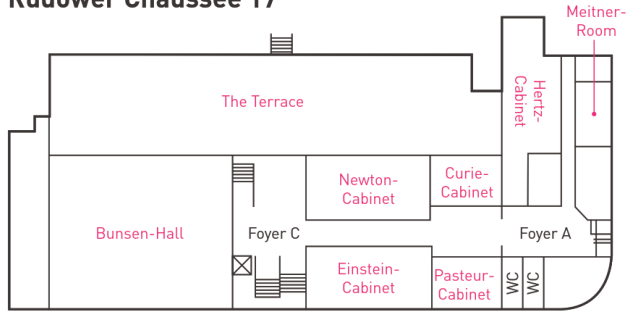

BERLIN – ADLERSHOF Area

WISTA Conventions Floorplan

Rudower Chaussee 17

Ground floor

Souterrain

Forum Adlershof Rudower Chaussee 24