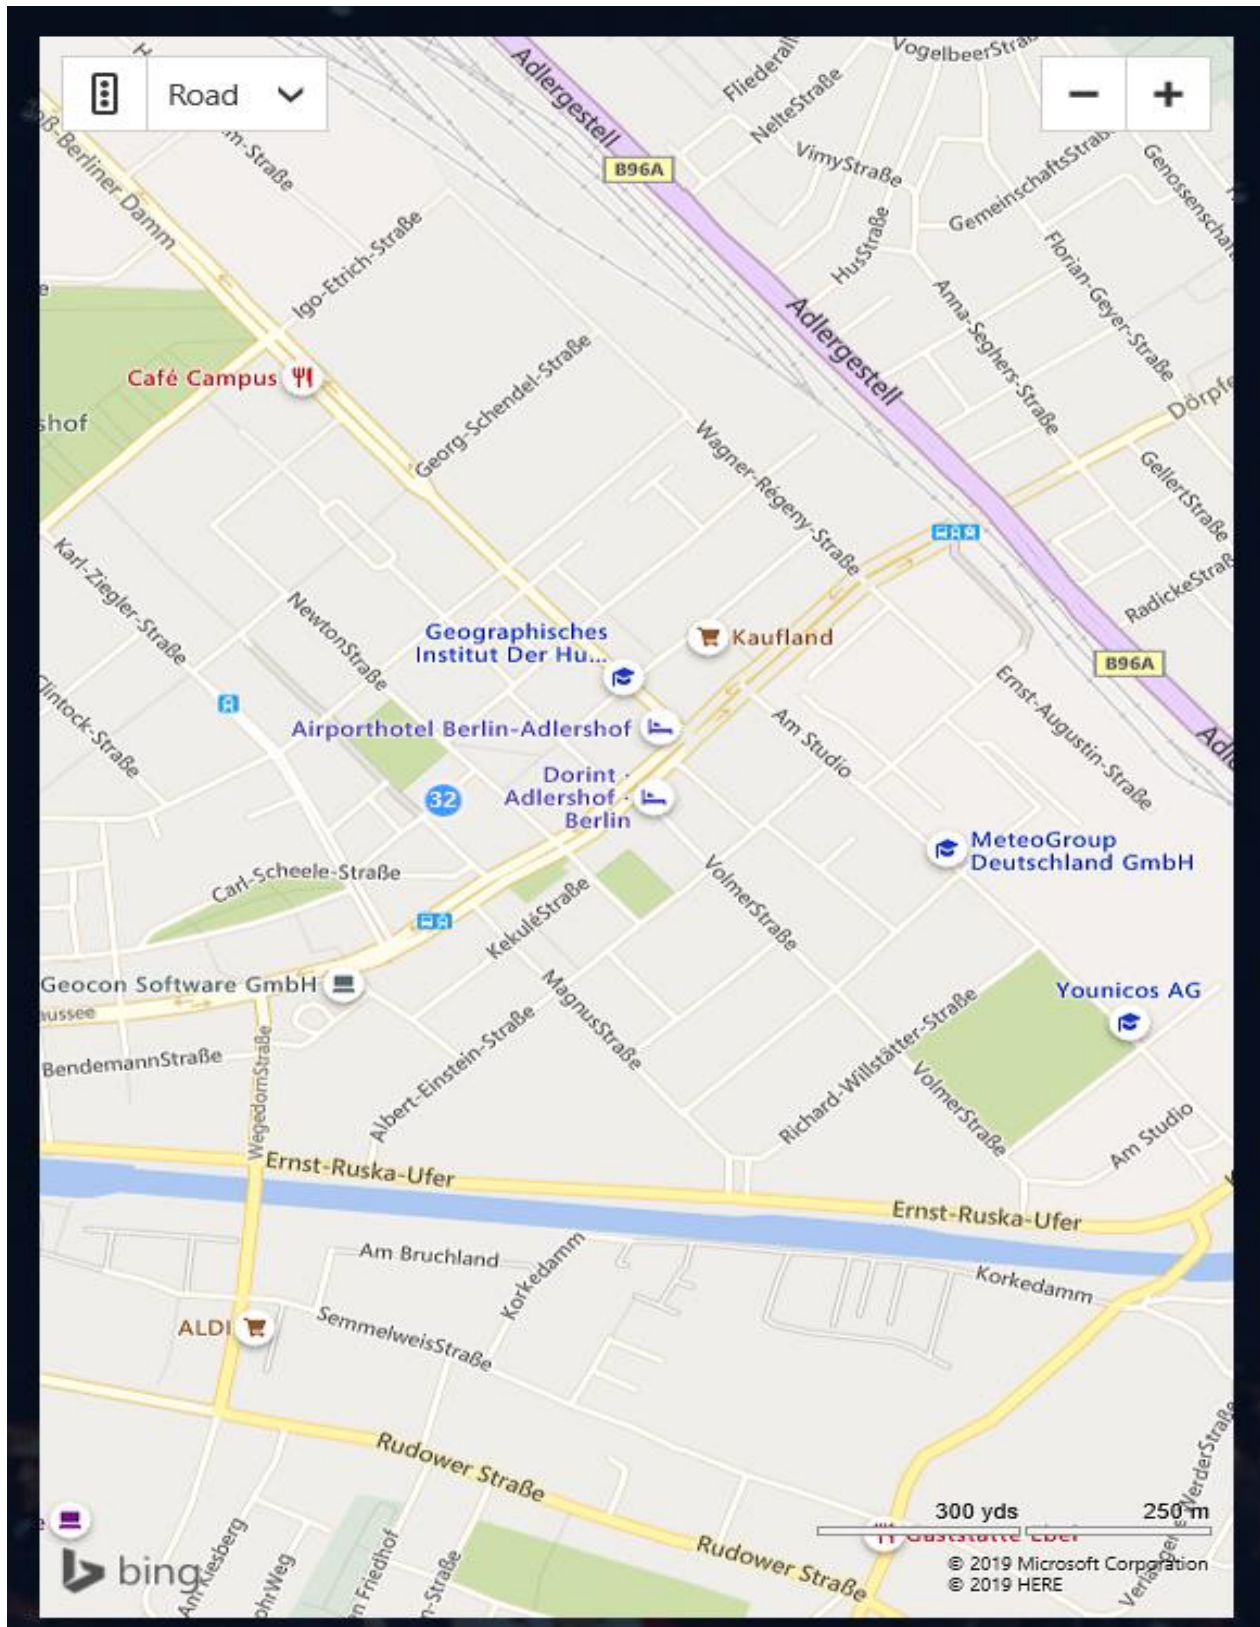

BERLIN – ADLERSHOF Area

WISTA Conventions Floorplan

Rudower Chaussee 17

Ground floor

Souterrain

Forum Adlershof Rudower Chaussee 24